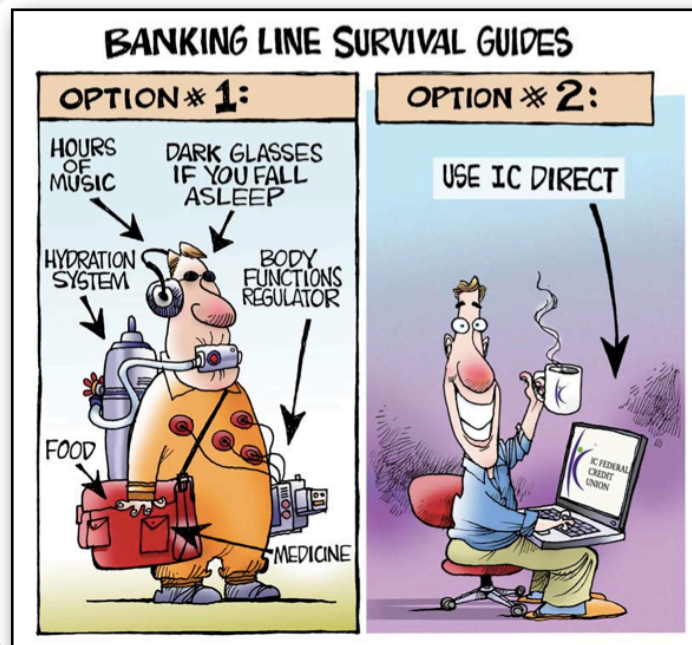

IC Federal Credit Union

Company

IC Federal Credit Union

Challenge:

Create awareness about their new on-line banking products

Solution:

Develop a series of Political style cartoons that represent the ease of on-line banking at ICFCU and deliver them via compressed t-shirts to all new sign ups.

The t-shirts were displays prominently throughout the branches along with branded coffee mugs.

Products used:

Compress Tee shirts
Coffee Mugs

press conference introducing the new products